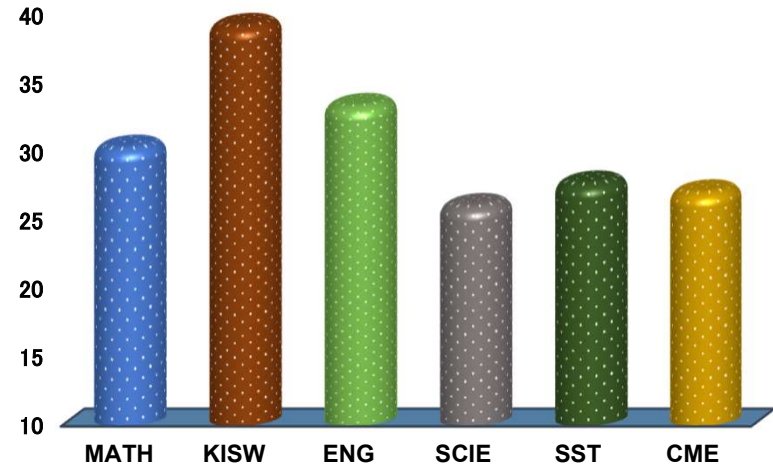

ELISABETTA SANNA

REGION: MOROGORO

SCHOOL AVERAGE

30.6

DISTRICT: MVOMERO

SUBJECT AND GRADE PERFORMANCE ANALYSIS

SUBJECT RANKING

KISWAHILI	39.1	78%	1
ENGLISH	33.3	67%	2
MATHEMATICS	30.3	61%	3
SOCIAL STUDIES	27.7	55%	4
CIVIC AND MORAL EDUCATION	27.0	54%	5
SCIENCE	26.0	52%	6

SUBJECT GRADE ANALYSIS

SUBJECT/GRADE	A	B	C	D	F
MATHEMATICS	3	11	11	3	0
KISWAHILI	15	11	2	0	0
ENGLISH	2	17	7	2	0
SCIENCE	0	8	14	5	1
SOCIAL STUDIES	0	11	12	5	0
CIVIC AND MORAL	1	9	11	6	1

OVERALL GRADE ANALYSIS

Grade	Count	Total	Percentage
A	0	28	0%
B	18		22%
C	10		12%
D	0		0%
F	0		0%

CHART SUBJECT ANALYSIS

BOYS VS GIRLS PERFORMANCE

	SAT		SAT	28
	17		11	
	31%		30%	

Category	Count	Percentage
REGISTERED	28	100%
SEATED	28	100%
ABSENTEES	0	0%
PASSED	28	100%
FAILED	0	0%